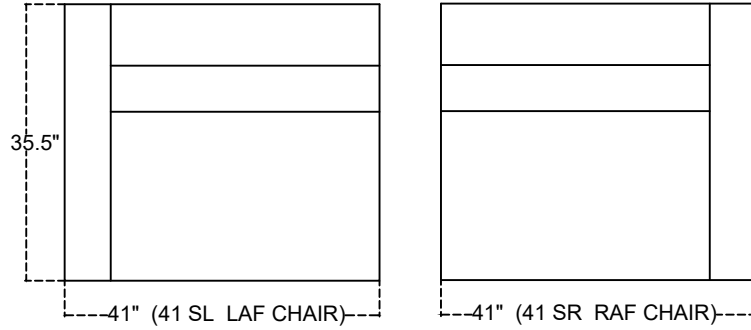

C325 AROSA 1/2

36"(36 S ARMLESS CHAIR)

72" (72 S ARMLESS LOVESEAT)

35.5" (35.5 S CORNERING)

77" (77 SL LAF SOFA)

77" (77 SR RAF SOFA)

77" (77 SL LAF RIGHT CORNERING SOFA)

77" (77 SR RAF LEFT CORNERING SOFA)

72" (72 SL ARMLESS LEFT CORNERING LOVESEAT)

72" (72 SR ARMLESS RIGHT CORNERING LOVESEAT)

Scale 1:25

C325 AROSA 2/2

Scale 1:25