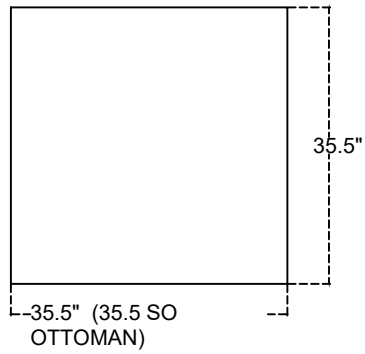

C325 AROSA 1/2

36"(36 S ARMLESS CHAIR)

72" (72 S ARMLESS LOVESEAT)

35.5" (35.5 S CORNERING)

77" (77 SL LAF SOFA)

77" (77 SR RAF SOFA)

77" (77 SL LAF RIGHT CORNERING SOFA)

77" (77 SR RAF LEFT CORNERING SOFA)

72" (72 SL ARMLESS LEFT CORNERING LOVESEAT)

72" (72 SR ARMLESS RIGHT CORNERING LOVESEAT)

Scale 1:25

C325 AROSA 2/2

Scale 1:25