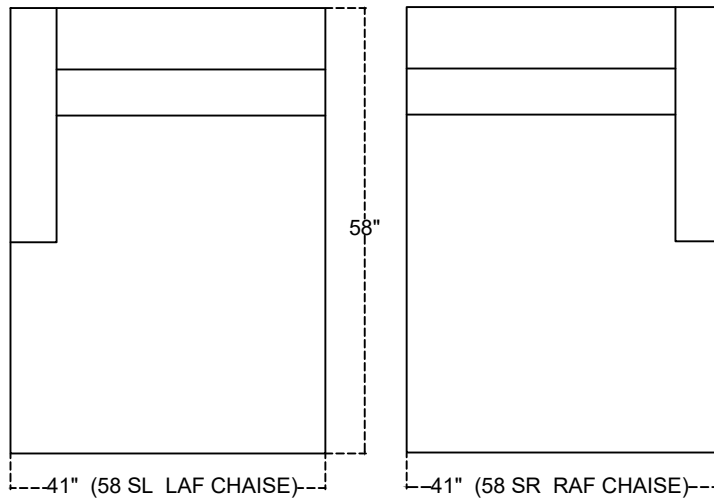

C325 AROSA 1/2

36"(36 S ARMLESS CHAIR)

72" (72 S ARMLESS LOVESEAT)

35.5" (35.5 S CORNERING)

77" (77 SL LAF SOFA)

77" (77 SR RAF SOFA)

77" (77 SL LAF RIGHT CORNERING SOFA)

77" (77 SR RAF LEFT CORNERING SOFA)

72" (72 SL ARMLESS LEFT CORNERING LOVESEAT)

72" (72 SR ARMLESS RIGHT CORNERING LOVESEAT)

Scale 1:25

C325 AROSA 2/2

Scale 1:25