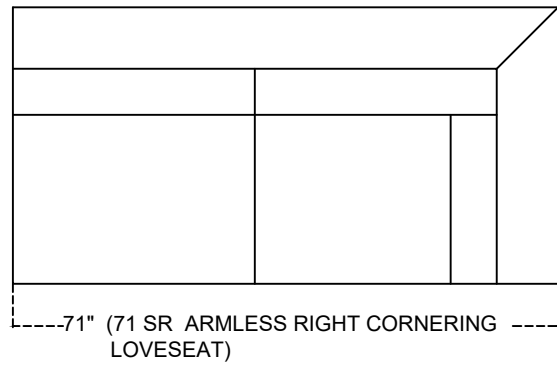

C545 BARCO 2/2

Scale 1:25