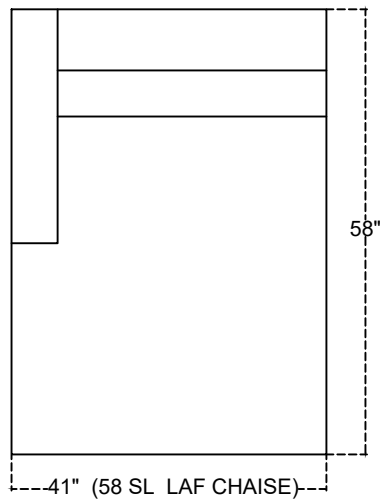

# C545 BARCO 1/2

35" (35 S ARMLESS CHAIR)

70" (70 S ARMLESS LOVESEAT)

36" (36 S CORNERING)

41" (41 SL LAF CHAIR)

41" (41 SR RAF CHAIR)

35" (35 SO OTTOMAN)

76" (76 SL LAF SOFA)

76" (76 SR RAF SOFA)

77" (77 SL LAF RIGHT CORNERING SOFA)

77" (77 SR RAF LEFT CORNERING SOFA)

Scale 1:25

# C545 BARCO 2/2

Scale 1:25