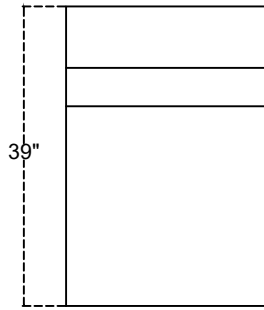

# C320 BUTLER 1/2

26" (26 S ARMLESS CHAIR)

52" (52 S ARMLESS LOVESEAT)

78" (78 S ARMLESS SOFA)

35" (35 SL LAF CHAIR)

35" (35 SR RAF CHAIR)

39" (39 S CORNERING)

61" (61 SL LAF LOVESEAT)

61" (61 SR RAF LOVESEAT)

74" (74 SL LAF RIGHT CORNERING LOVESEAT)

74" (74 SR RAF LEFT CORNERING LOVESEAT)

Scale 1:25