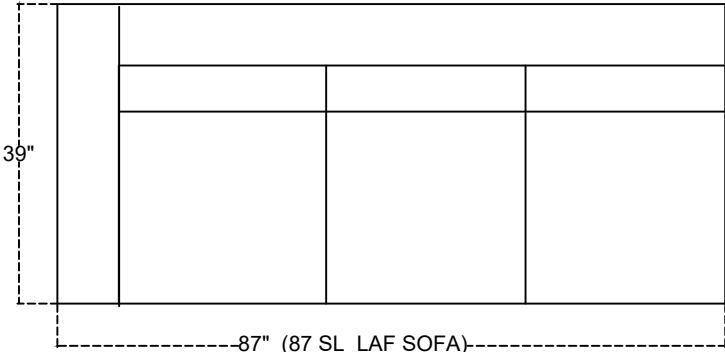

C320 BUTLER 2/2

Scale 1:25