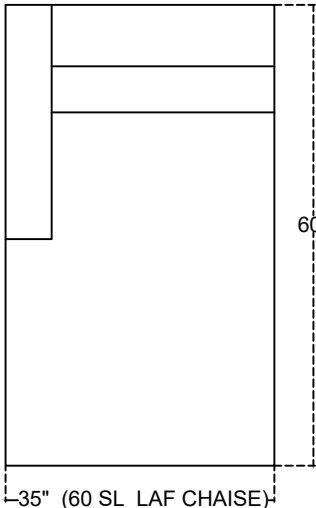

C320 BUTLER 2/2

Scale 1:25