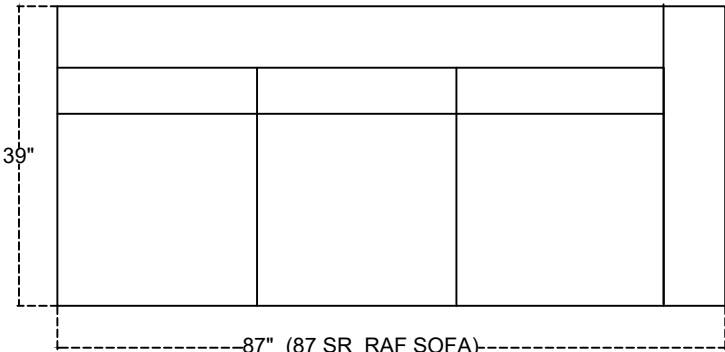

C320 BUTLER 2/2

Scale 1:25