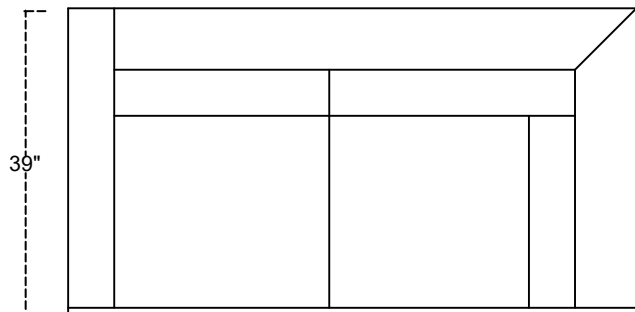

# C320 BUTLER 1/2

26" (26 S ARMLESS CHAIR)

52" (52 S ARMLESS LOVESEAT)

78" (78 S ARMLESS SOFA)

35" (35 SL LAF CHAIR)

35" (35 SR RAF CHAIR)

39" (39 S CORNERING)

61" (61 SL LAF LOVESEAT)

61" (61 SR RAF LOVESEAT)

74" (74 SL LAF RIGHT CORNERING LOVESEAT)

74" (74 SR RAF LEFT CORNERING LOVESEAT)

Scale 1:25