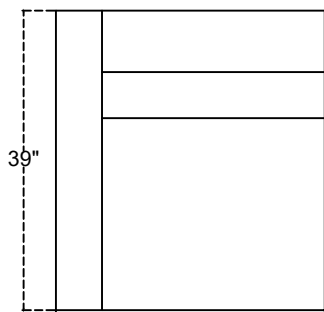

# C320 BUTLER 1/2

26" (26 S ARMLESS CHAIR)

52" (52 S ARMLESS LOVESEAT)

78" (78 S ARMLESS SOFA)

35" (35 SL LAF CHAIR)

35" (35 SR RAF CHAIR)

39" (39 S CORNERING)

61" (61 SL LAF LOVESEAT)

61" (61 SR RAF LOVESEAT)

74" (74 SL LAF RIGHT CORNERING LOVESEAT)

74" (74 SR RAF LEFT CORNERING LOVESEAT)

Scale 1:25