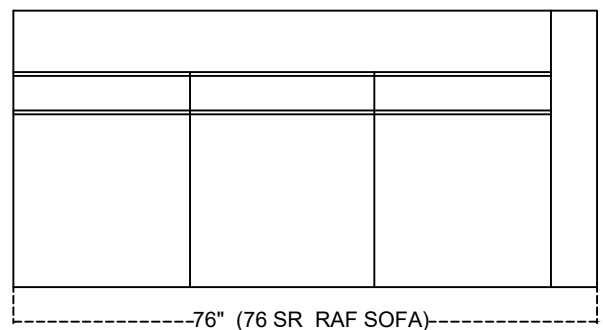

C233 SUNSET 1/2

Scale 1:25

(1) 18" PILLOW PER ARM PIECE

C233 SUNSET 2/2

60" (60 SL ARMLESS LEFT CORNERING LOVESEAT)

60" (60 SR ARMLESS RIGHT CORNERING LOVESEAT)

84" (84 SL ARMLESS LEFT CORNERING SOFA)

84" (84 SR ARMLESS RIGHT CORNERING SOFA)

64" (64 SL LAF RIGHT CORNERING LVST)

64" (64 SR RAF LEFT CORNERING LVST)

88" (88 SLC LAF RIGHT CORNERING SOFA)

88" (88 SRC RAF LEFT CORNERING SOFA)

Scale 1:25

(1) 18" PILLOW PER ARM PIECE