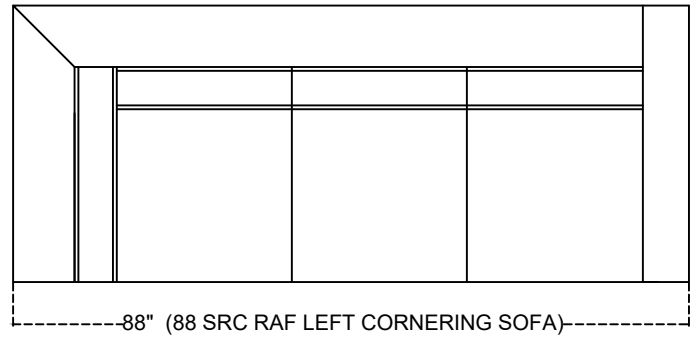

C233 SUNSET 1/2

Scale 1:25

(1) 18" PILLOW PER ARM PIECE

C233 SUNSET 2/2

60" (60 SL ARMLESS LEFT CORNERING LOVESEAT)

60" (60 SR ARMLESS RIGHT CORNERING LOVESEAT)

84" (84 SL ARMLESS LEFT CORNERING SOFA)

84" (84 SR ARMLESS RIGHT CORNERING SOFA)

64" (64 SL LAF RIGHT CORNERING LVST)

64" (64 SR RAF LEFT CORNERING LVST)

88" (88 SLC LAF RIGHT CORNERING SOFA)

88" (88 SRC RAF LEFT CORNERING SOFA)

Scale 1:25

(1) 18" PILLOW PER ARM PIECE