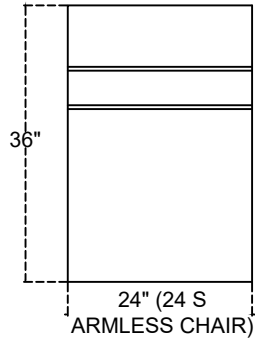

C233 SUNSET 1/2

Scale 1:25

(1) 18" PILLOW PER ARM PIECE

C233 SUNSET 2/2

60" (60 SL ARMLESS LEFT CORNERING LOVESEAT)

60" (60 SR ARMLESS RIGHT CORNERING LOVESEAT)

84" (84 SL ARMLESS LEFT CORNERING SOFA)

84" (84 SR ARMLESS RIGHT CORNERING SOFA)

64" (64 SL LAF RIGHT CORNERING LVST)

64" (64 SR RAF LEFT CORNERING LVST)

88" (88 SLC LAF RIGHT CORNERING SOFA)

88" (88 SRC RAF LEFT CORNERING SOFA)

Scale 1:25

(1) 18" PILLOW PER ARM PIECE