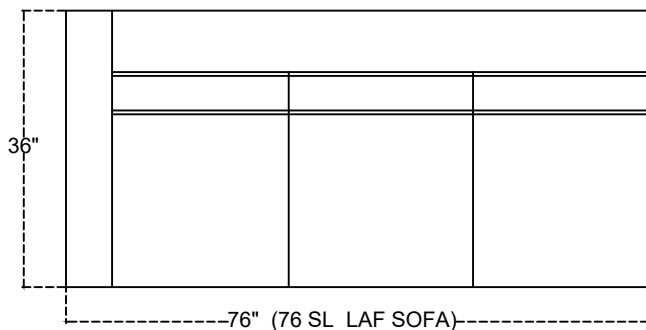

C233 SUNSET 1/2

Scale 1:25

(1) 18" PILLOW PER ARM PIECE

C233 SUNSET 2/2

60" (60 SL ARMLESS LEFT CORNERING LOVESEAT)

60" (60 SR ARMLESS RIGHT CORNERING LOVESEAT)

84" (84 SL ARMLESS LEFT CORNERING SOFA)

84" (84 SR ARMLESS RIGHT CORNERING SOFA)

64" (64 SL LAF RIGHT CORNERING LVST)

64" (64 SR RAF LEFT CORNERING LVST)

88" (88 SLC LAF RIGHT CORNERING SOFA)

88" (88 SRC RAF LEFT CORNERING SOFA)

Scale 1:25

(1) 18" PILLOW PER ARM PIECE