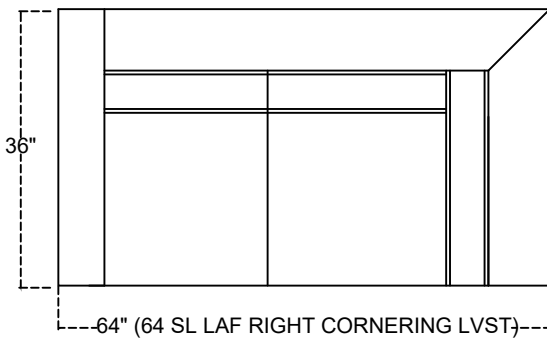

C233 SUNSET 1/2

Scale 1:25

(1) 18" PILLOW PER ARM PIECE

C233 SUNSET 2/2

60" (60 SL ARMLESS LEFT CORNERING LOVESEAT)

60" (60 SR ARMLESS RIGHT CORNERING LOVESEAT)

84" (84 SL ARMLESS LEFT CORNERING SOFA)

84" (84 SR ARMLESS RIGHT CORNERING SOFA)

64" (64 SL LAF RIGHT CORNERING LVST)

64" (64 SR RAF LEFT CORNERING LVST)

88" (88 SLC LAF RIGHT CORNERING SOFA)

88" (88 SRC RAF LEFT CORNERING SOFA)

Scale 1:25

(1) 18" PILLOW PER ARM PIECE