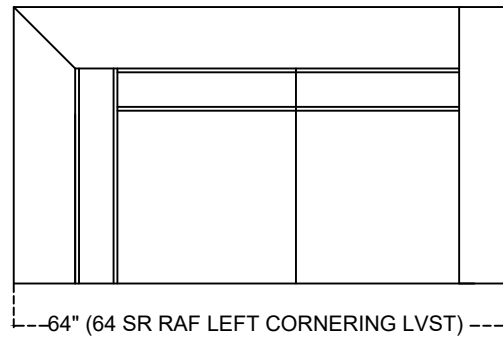

C233 SUNSET 1/2

Scale 1:25

(1) 18" PILLOW PER ARM PIECE

C233 SUNSET 2/2

60" (60 SL ARMLESS LEFT CORNERING LOVESEAT)

60" (60 SR ARMLESS RIGHT CORNERING LOVESEAT)

84" (84 SL ARMLESS LEFT CORNERING SOFA)

84" (84 SR ARMLESS RIGHT CORNERING SOFA)

64" (64 SL LAF RIGHT CORNERING LVST)

64" (64 SR RAF LEFT CORNERING LVST)

88" (88 SLC LAF RIGHT CORNERING SOFA)

88" (88 SRC RAF LEFT CORNERING SOFA)

Scale 1:25

(1) 18" PILLOW PER ARM PIECE