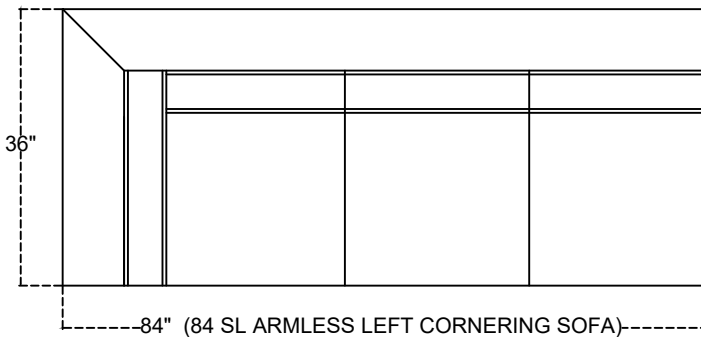

C233 SUNSET 1/2

Scale 1:25

(1) 18" PILLOW PER ARM PIECE

C233 SUNSET 2/2

60" (60 SL ARMLESS LEFT CORNERING LOVESEAT)

60" (60 SR ARMLESS RIGHT CORNERING LOVESEAT)

84" (84 SL ARMLESS LEFT CORNERING SOFA)

84" (84 SR ARMLESS RIGHT CORNERING SOFA)

64" (64 SL LAF RIGHT CORNERING LVST)

64" (64 SR RAF LEFT CORNERING LVST)

88" (88 SLC LAF RIGHT CORNERING SOFA)

88" (88 SRC RAF LEFT CORNERING SOFA)

Scale 1:25

(1) 18" PILLOW PER ARM PIECE