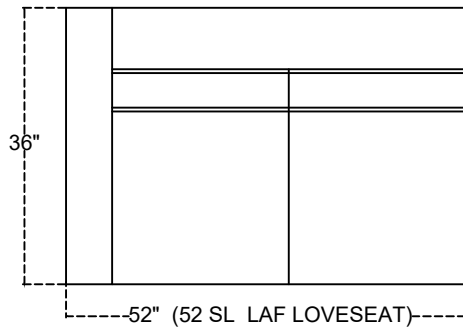

C233 SUNSET 1/2

Scale 1:25

(1) 18" PILLOW PER ARM PIECE

C233 SUNSET 2/2

60" (60 SL ARMLESS LEFT CORNERING LOVESEAT)

60" (60 SR ARMLESS RIGHT CORNERING LOVESEAT)

84" (84 SL ARMLESS LEFT CORNERING SOFA)

84" (84 SR ARMLESS RIGHT CORNERING SOFA)

64" (64 SL LAF RIGHT CORNERING LVST)

64" (64 SR RAF LEFT CORNERING LVST)

88" (88 SLC LAF RIGHT CORNERING SOFA)

88" (88 SRC RAF LEFT CORNERING SOFA)

Scale 1:25

(1) 18" PILLOW PER ARM PIECE