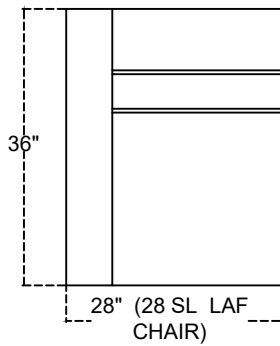

C233 SUNSET 1/2

Scale 1:25

(1) 18" PILLOW PER ARM PIECE

C233 SUNSET 2/2

60" (60 SL ARMLESS LEFT CORNERING LOVESEAT)

60" (60 SR ARMLESS RIGHT CORNERING LOVESEAT)

84" (84 SL ARMLESS LEFT CORNERING SOFA)

84" (84 SR ARMLESS RIGHT CORNERING SOFA)

64" (64 SL LAF RIGHT CORNERING LVST)

64" (64 SR RAF LEFT CORNERING LVST)

88" (88 SLC LAF RIGHT CORNERING SOFA)

88" (88 SRC RAF LEFT CORNERING SOFA)

Scale 1:25

(1) 18" PILLOW PER ARM PIECE