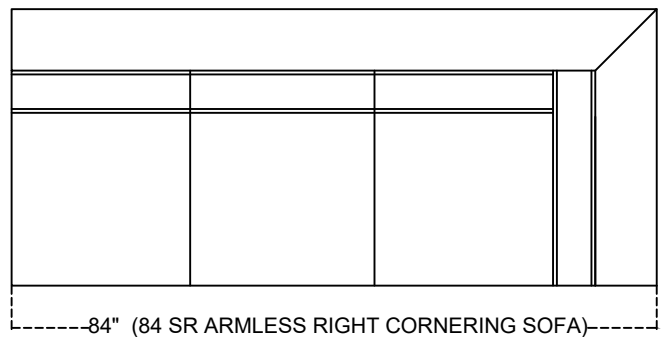

C233 SUNSET 1/2

Scale 1:25

(1) 18" PILLOW PER ARM PIECE

C233 SUNSET 2/2

60" (60 SL ARMLESS LEFT CORNERING LOVESEAT)

60" (60 SR ARMLESS RIGHT CORNERING LOVESEAT)

84" (84 SL ARMLESS LEFT CORNERING SOFA)

84" (84 SR ARMLESS RIGHT CORNERING SOFA)

64" (64 SL LAF RIGHT CORNERING LVST)

64" (64 SR RAF LEFT CORNERING LVST)

88" (88 SLC LAF RIGHT CORNERING SOFA)

88" (88 SRC RAF LEFT CORNERING SOFA)

Scale 1:25

(1) 18" PILLOW PER ARM PIECE