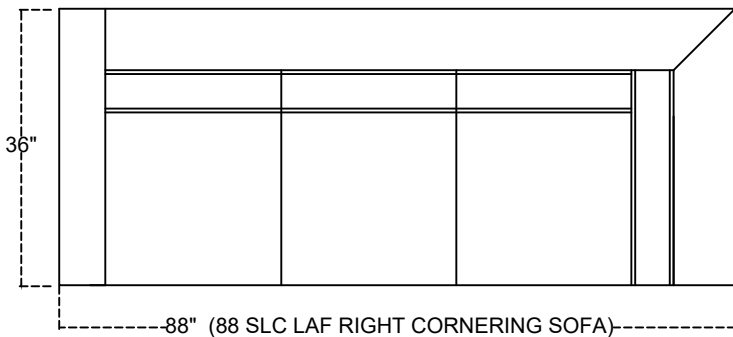

C233 SUNSET 1/2

Scale 1:25

(1) 18" PILLOW PER ARM PIECE

C233 SUNSET 2/2

60" (60 SL ARMLESS LEFT CORNERING LOVESEAT)

60" (60 SR ARMLESS RIGHT CORNERING LOVESEAT)

84" (84 SL ARMLESS LEFT CORNERING SOFA)

84" (84 SR ARMLESS RIGHT CORNERING SOFA)

64" (64 SL LAF RIGHT CORNERING LVST)

64" (64 SR RAF LEFT CORNERING LVST)

88" (88 SLC LAF RIGHT CORNERING SOFA)

88" (88 SRC RAF LEFT CORNERING SOFA)

Scale 1:25

(1) 18" PILLOW PER ARM PIECE