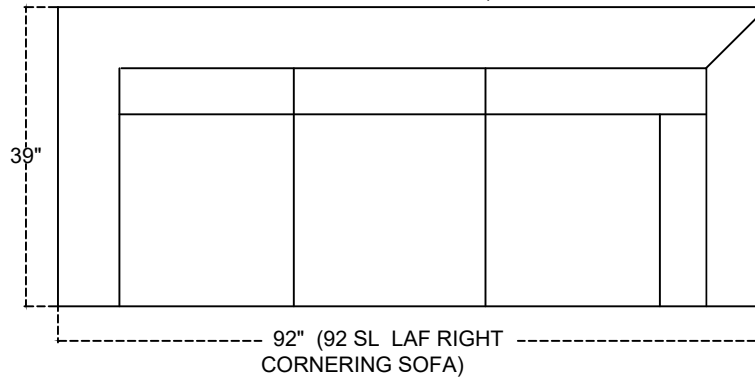

C385 TIMBERLINE 1/2

25" (25 S ARMLESS CHAIR)

50" (50 S ARMLESS LOVESEAT)

75" (75 S ARMLESS SOFA)

29" (29 SL LAF CHAIR)

29" (29 SR RAF CHAIR)

39" (39 S CORNERING)

54" (54 SL LAF LOVESEAT)

54" (54 SR RAF LOVESEAT)

79" (79 SL LAF SOFA)

79" (79 SR RAF SOFA)

Scale 1:25

C385 TIMBERLINE 2/2

Scale 1:25