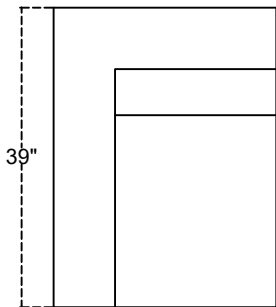

C385 TIMBERLINE 1/2

25" (25 S ARMLESS CHAIR)

50" (50 S ARMLESS LOVESEAT)

75" (75 S ARMLESS SOFA)

29" (29 SL LAF CHAIR)

29" (29 SR RAF CHAIR)

39" (39 S CORNERING)

54" (54 SL LAF LOVESEAT)

54" (54 SR RAF LOVESEAT)

79" (79 SL LAF SOFA)

79" (79 SR RAF SOFA)

Scale 1:25

C385 TIMBERLINE 2/2

Scale 1:25