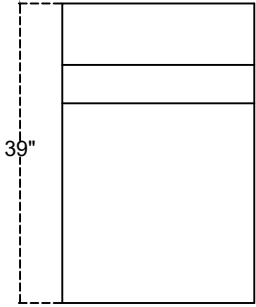

C385 TIMBERLINE 1/2

25" (25 S ARMLESS CHAIR)

50" (50 S ARMLESS LOVESEAT)

75" (75 S ARMLESS SOFA)

29" (29 SL LAF CHAIR)

29" (29 SR RAF CHAIR)

39" (39 S CORNERING)

54" (54 SL LAF LOVESEAT)

54" (54 SR RAF LOVESEAT)

79" (79 SL LAF SOFA)

79" (79 SR RAF SOFA)

Scale 1:25

C385 TIMBERLINE 2/2

Scale 1:25