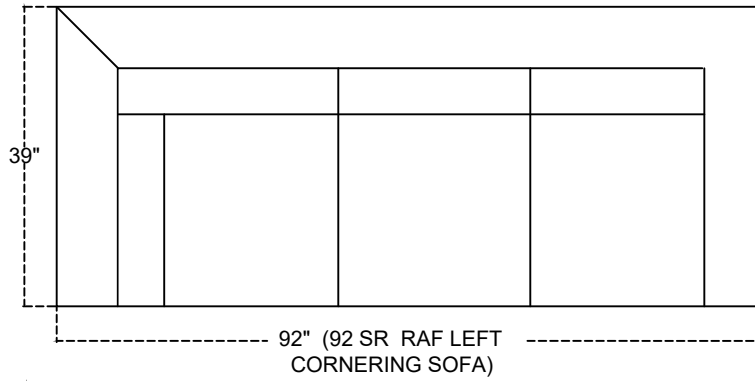

C385 TIMBERLINE 1/2

25" (25 S ARMLESS CHAIR)

50" (50 S ARMLESS LOVESEAT)

75" (75 S ARMLESS SOFA)

29" (29 SL LAF CHAIR)

29" (29 SR RAF CHAIR)

39" (39 S CORNERING)

54" (54 SL LAF LOVESEAT)

54" (54 SR RAF LOVESEAT)

79" (79 SL LAF SOFA)

79" (79 SR RAF SOFA)

Scale 1:25

C385 TIMBERLINE 2/2

Scale 1:25