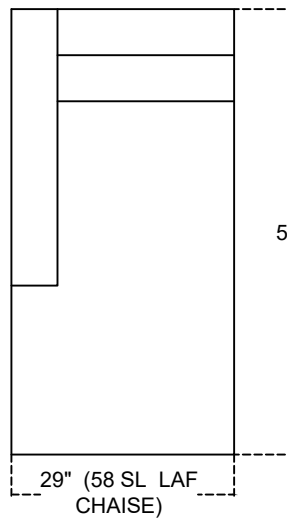

C385 TIMBERLINE 1/2

25" (25 S ARMLESS CHAIR)

50" (50 S ARMLESS LOVESEAT)

75" (75 S ARMLESS SOFA)

29" (29 SL LAF CHAIR)

29" (29 SR RAF CHAIR)

39" (39 S CORNERING)

54" (54 SL LAF LOVESEAT)

54" (54 SR RAF LOVESEAT)

79" (79 SL LAF SOFA)

79" (79 SR RAF SOFA)

Scale 1:25

C385 TIMBERLINE 2/2

Scale 1:25