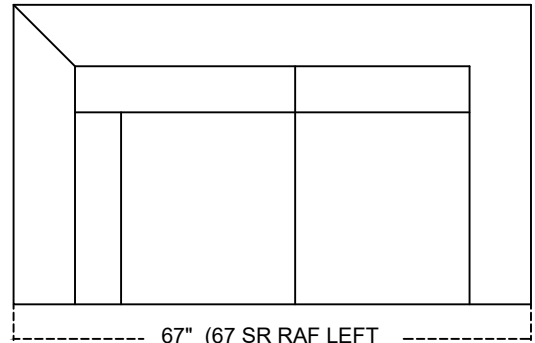

C385 TIMBERLINE 1/2

25" (25 S ARMLESS CHAIR)

50" (50 S ARMLESS LOVESEAT)

75" (75 S ARMLESS SOFA)

29" (29 SL LAF CHAIR)

29" (29 SR RAF CHAIR)

39" (39 S CORNERING)

54" (54 SL LAF LOVESEAT)

54" (54 SR RAF LOVESEAT)

79" (79 SL LAF SOFA)

79" (79 SR RAF SOFA)

Scale 1:25

C385 TIMBERLINE 2/2

Scale 1:25