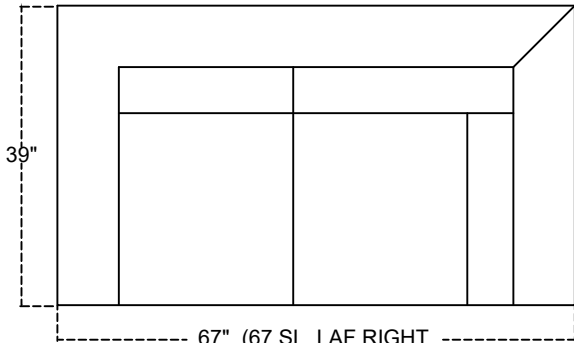

C385 TIMBERLINE 1/2

25" (25 S ARMLESS CHAIR)

50" (50 S ARMLESS LOVESEAT)

75" (75 S ARMLESS SOFA)

29" (29 SL LAF CHAIR)

29" (29 SR RAF CHAIR)

39" (39 S CORNERING)

54" (54 SL LAF LOVESEAT)

54" (54 SR RAF LOVESEAT)

79" (79 SL LAF SOFA)

79" (79 SR RAF SOFA)

Scale 1:25

C385 TIMBERLINE 2/2

Scale 1:25