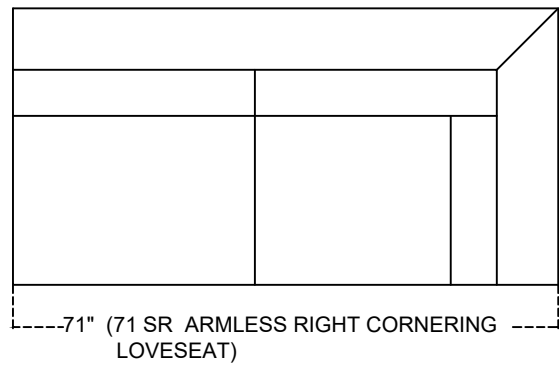

C505 TYBEE 1/2

35" (35 S ARMLESS CHAIR)

70" (70 S ARMLESS LOVESEAT)

36" (36 S CORNERING)

41" (41 SL LAF CHAIR)

41" (41 SR RAF CHAIR)

36" (36 SO OTTOMAN)

76" (76 SL LAF SOFA)

76" (76 SR RAF SOFA)

77" (77 SL LAF RIGHT CORNERING SOFA)

77" (77 SR RAF LEFT CORNERING SOFA)

Scale 1:25

C505 TYBEE 2/2

Scale 1:25