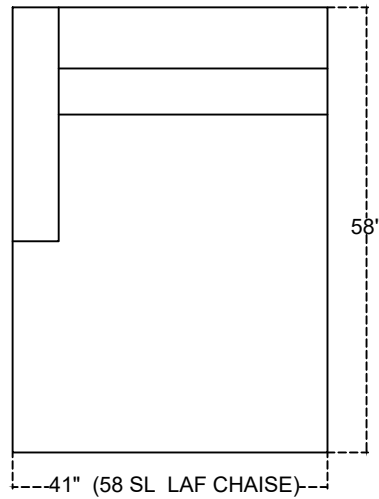

C505 TYBEE 1/2

35" (35 S ARMLESS CHAIR)

70" (70 S ARMLESS LOVESEAT)

36" (36 S CORNERING)

41" (41 SL LAF CHAIR)

41" (41 SR RAF CHAIR)

36" (36 SO OTTOMAN)

76" (76 SL LAF SOFA)

76" (76 SR RAF SOFA)

77" (77 SL LAF RIGHT CORNERING SOFA)

77" (77 SR RAF LEFT CORNERING SOFA)

Scale 1:25

C505 TYBEE 2/2

Scale 1:25