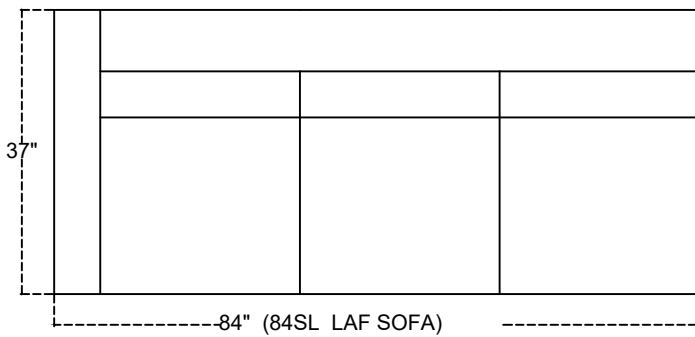

C748 BERKLEY 1/3

26" (26S ARMLESS CHAIR)

52" (52S ARMLESS LOVESEAT)

78" (78S ARMLESS SOFA)

37" (37S CORNERING)

32" (32SL LAF CHAIR)

32" (32SR RAF CHAIR)

26" (26SO)

58" (58SL LAF LOVESEAT)

58" (58SR RAF LOVESEAT)

Scale 1:25

C748 BERKLEY 2/3

Scale 1:25

C748 BERKLEY 3/3

Scale 1:25