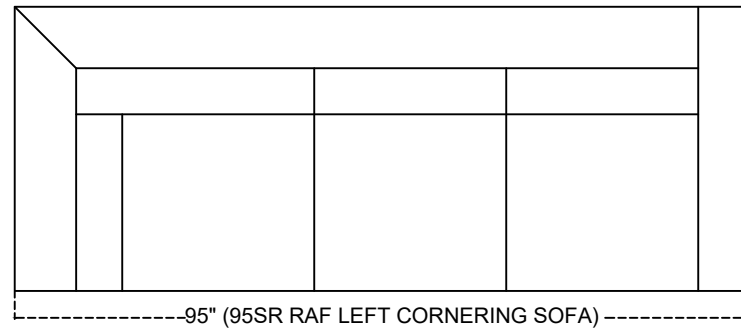

C748 BERKLEY 1/3

26" (26S ARMLESS CHAIR)

52" (52S ARMLESS LOVESEAT)

78" (78S ARMLESS SOFA)

37" (37S CORNERING)

32" (32SL LAF CHAIR)

32" (32SR RAF CHAIR)

26" (26SO)

58" (58SL LAF LOVESEAT)

58" (58SR RAF LOVESEAT)

Scale 1:25

C748 BERKLEY 2/3

Scale 1:25

C748 BERKLEY 3/3

Scale 1:25