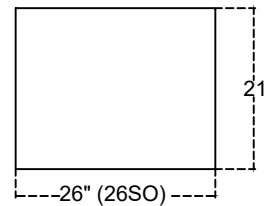

C748 BERKLEY 1/3

26" (26S ARMLESS CHAIR)

52" (52S ARMLESS LOVESEAT)

78" (78S ARMLESS SOFA)

37" (37S CORNERING)

32" (32SL LAF CHAIR)

32" (32SR RAF CHAIR)

26" (26SO)

58" (58SL LAF LOVESEAT)

58" (58SR RAF LOVESEAT)

Scale 1:25

C748 BERKLEY 2/3

Scale 1:25

C748 BERKLEY 3/3

Scale 1:25