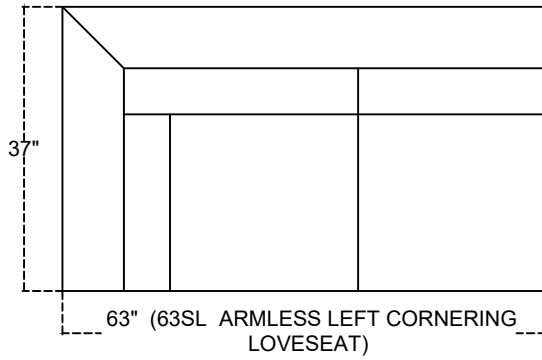

C748 BERKLEY 1/3

26" (26S ARMLESS CHAIR)

52" (52S ARMLESS LOVESEAT)

78" (78S ARMLESS SOFA)

37" (37S CORNERING)

32" (32SL LAF CHAIR)

32" (32SR RAF CHAIR)

26" (26SO)

58" (58SL LAF LOVESEAT)

58" (58SR RAF LOVESEAT)

Scale 1:25

C748 BERKLEY 2/3

Scale 1:25

C748 BERKLEY 3/3

Scale 1:25