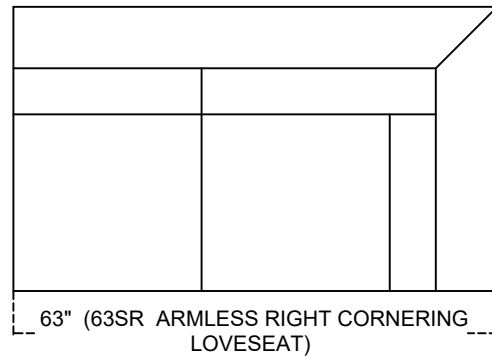

C748 BERKLEY 1/3

26" (26S ARMLESS CHAIR)

52" (52S ARMLESS LOVESEAT)

78" (78S ARMLESS SOFA)

37" (37S CORNERING)

32" (32SL LAF CHAIR)

32" (32SR RAF CHAIR)

26" (26SO)

58" (58SL LAF LOVESEAT)

58" (58SR RAF LOVESEAT)

Scale 1:25

C748 BERKLEY 2/3

Scale 1:25

C748 BERKLEY 3/3

Scale 1:25