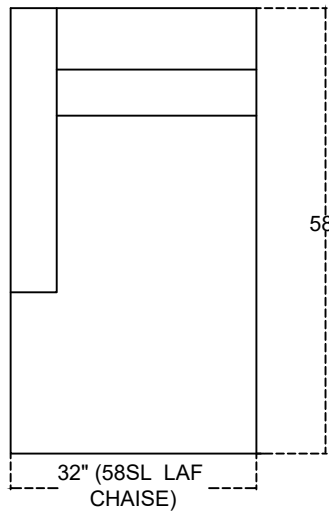

C748 BERKLEY 1/3

26" (26S ARMLESS CHAIR)

52" (52S ARMLESS LOVESEAT)

78" (78S ARMLESS SOFA)

37" (37S CORNERING)

32" (32SL LAF CHAIR)

32" (32SR RAF CHAIR)

26" (26SO)

58" (58SL LAF LOVESEAT)

58" (58SR RAF LOVESEAT)

Scale 1:25

C748 BERKLEY 2/3

Scale 1:25

C748 BERKLEY 3/3

Scale 1:25