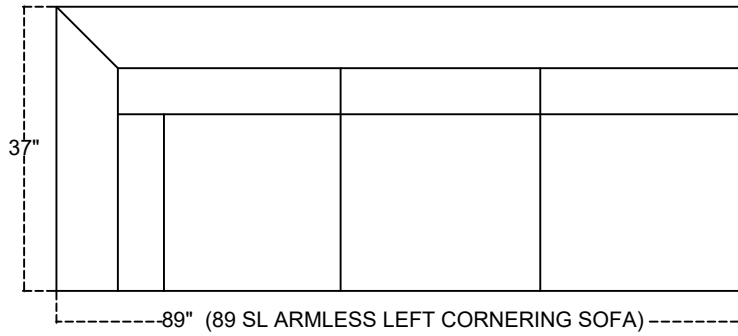

C748 BERKLEY 1/3

26" (26S ARMLESS CHAIR)

52" (52S ARMLESS LOVESEAT)

78" (78S ARMLESS SOFA)

37" (37S CORNERING)

32" (32SL LAF CHAIR)

32" (32SR RAF CHAIR)

26" (26SO)

58" (58SL LAF LOVESEAT)

58" (58SR RAF LOVESEAT)

Scale 1:25

C748 BERKLEY 2/3

Scale 1:25

C748 BERKLEY 3/3

Scale 1:25