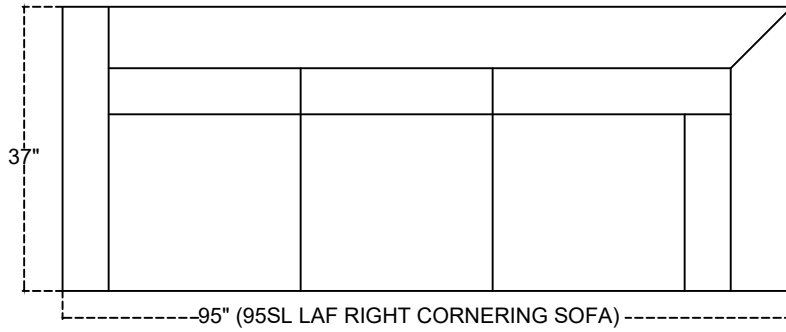

C748 BERKLEY 1/3

26" (26S ARMLESS CHAIR)

52" (52S ARMLESS LOVESEAT)

78" (78S ARMLESS SOFA)

37" (37S CORNERING)

32" (32SL LAF CHAIR)

32" (32SR RAF CHAIR)

26" (26SO)

58" (58SL LAF LOVESEAT)

58" (58SR RAF LOVESEAT)

Scale 1:25

C748 BERKLEY 2/3

Scale 1:25

C748 BERKLEY 3/3

Scale 1:25