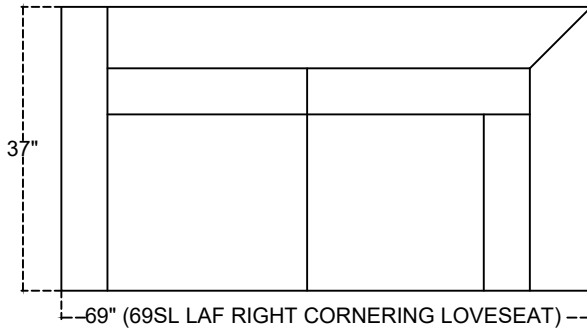

C748 BERKLEY 1/3

26" (26S ARMLESS CHAIR)

52" (52S ARMLESS LOVESEAT)

78" (78S ARMLESS SOFA)

37" (37S CORNERING)

32" (32SL LAF CHAIR)

32" (32SR RAF CHAIR)

26" (26SO)

58" (58SL LAF LOVESEAT)

58" (58SR RAF LOVESEAT)

Scale 1:25

C748 BERKLEY 2/3

Scale 1:25

C748 BERKLEY 3/3

Scale 1:25