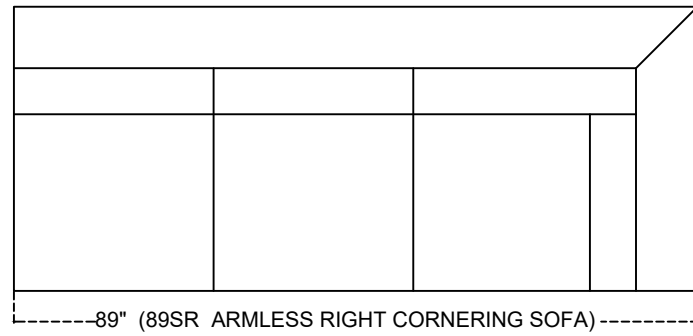

C748 BERKLEY 1/3

26" (26S ARMLESS CHAIR)

52" (52S ARMLESS LOVESEAT)

78" (78S ARMLESS SOFA)

37" (37S CORNERING)

32" (32SL LAF CHAIR)

32" (32SR RAF CHAIR)

26" (26SO)

58" (58SL LAF LOVESEAT)

58" (58SR RAF LOVESEAT)

Scale 1:25

C748 BERKLEY 2/3

Scale 1:25

C748 BERKLEY 3/3

Scale 1:25